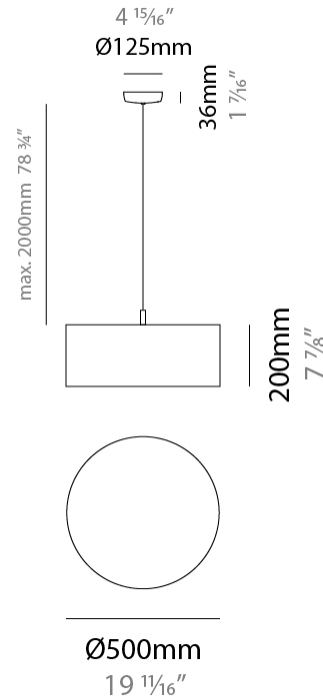

SENIA SUSPENSION

D111091- _____

base number   Finish Options   Finish Options

1. To build a product code in our configurator select the specify button on the base model # product page
2. To build a manual product code on this datasheet choose from the options listed below in blue font and add the suffix to the base model #

GENERAL

Series: Senia
Brand: Ole
Division: Design
Mounting Type: Suspension
Mounting Location: Ceiling
Subcategory: Up/Down Light

PHYSICAL

Shape: Drum
Diameter (mm): 500
Diameter (in): 19 11/16
Height (mm): 200
Height (in): 7 7/8
Max. Overall Height (mm): 2200
Max. Overall Height (in): 86 5/8
Light Distribution: Direct / Indirect
Fixture Finish: [BEI](#) / [BLK](#) / [BLU](#) / [COG](#) / [DGN](#) / [GRY](#) / [MRN](#) / [MOC](#) / [MUS](#) / [OLV](#) / [SIL](#) / [STN](#) / [TER](#) / [WHI](#)
Holder Finish: [WHI](#) / [MBK](#)
Fixture Material: Fabric Cord / Metal
Cable Details: 2000mm Cable
Upon Request: Other fabric cord colors available upon request (see downloadable finish chart)

ELECTRICAL

Number of Lamps: 1
Lamp Type: LED Retrofit
Lamp Shape: A19
Bulb Included: Bulb Not Included
Max. Wattage Per Lamp (W): 15
Lamp Base: E26
Input Voltage (V): 120
Upon Request: 277Vac / GU24

LED

OPTICAL

RATINGS AND CERTIFICATIONS

Certified By: Certified for North American Standards
IP rating: IP20

PROJECT
TYPE
SPECIFIER
QUANTITY
DATE